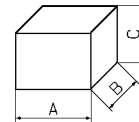

"ZENITH" 815

GOLD

CORNER CLIPS

Materials:

- made in golden steel (23 carats)

Technical / functional features

Corner clips per box:	50
Box weight:	35 g (gross weight)
Box dimensions:	cm 6,7 x 5,4 x 3
No. of boxes per carton:	96 (packets of 8 boxes)
Carton dimensions:	cm 30 x 20 x 17,5 (AxBxC)
Carton weight:	3,7 Kg.

Descriptive notes:

A simple and at the same time innovative shape, to keep the sheets together but also turn them easily. These are the ZENITH GOLD corner clips, now also available in a simply special version.