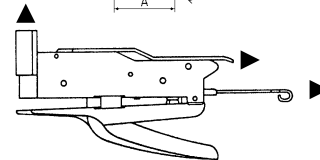

Patented anti-jamming device.

The plier directions are on the back of the packaging.

Descriptive notes:

ZENITH 548/E RAW features a matt, shaded finish which reminds of a "denim" effect, reinterpreted in a dark grey tone.

The slightly rough surface gives the product a bold, minimalist look, inspired by essential design and simple lines. It comes in a special packaging, expressly realized, made of plain kraft cardboard. Each piece displays slight variations in shading, making every stapler virtually unique! The technical specifications and performance remain the same as the other ZENITH 548/E staplers.

Quality: to maintain the high quality standard guaranteed by all "ZENITH" products, each plier stapler is tested piece by piece. Life-guarantee for manufacturing defects.

In addition: "ZENITH" 548/E has been improved over the years through many technical innovations unknown to the end user but useful to enhance its already enviable perfection.

"ZENITH" 548/E RAW can also staple with the "ZENITH" staples ref. 130/Z6 (length of legs 6 mm) up to 30 sheets!

Product Safety (Regulation (EU) 2023/988):

Risks

- Remote risk of finger pinching in the stapling area;
- Remote risk of being hit by the staple pusher if it is inserted while the stapler already contains more than 100 staples (2 blocks).

Recommendations

- Avoid inserting fingers into the stapling area while using the stapler;
- Avoid loading the stapler with more than 100 staples (2 blocks) to prevent accidental ejection of the staple pusher;
- Do not leave the stapler within reach of children without adult supervision.