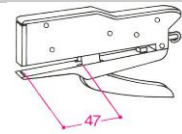

• **Max. stapling depth (for paper insertion):** 47 mm

• <b>Colours:</b>	BLACK JEANS
• <b>Packaging:</b>	box containing a stapler and a box of "ZENITH" staples ref. 130/E
• <b>Box dimensions:</b>	15,4 x 8,7 x 1,6 cm
• <b>Weight:</b>	240 g (net) / 285 g (gross, including a box of "ZENITH" staples ref. 130/E)
• <b>N° of items per carton:</b>	60 (packets of 10 pieces)
• <b>Carton dimensions:</b>	32,5 x 27 x 21 cm (AxBxC)
• <b>Carton weight:</b>	17,5 Kg